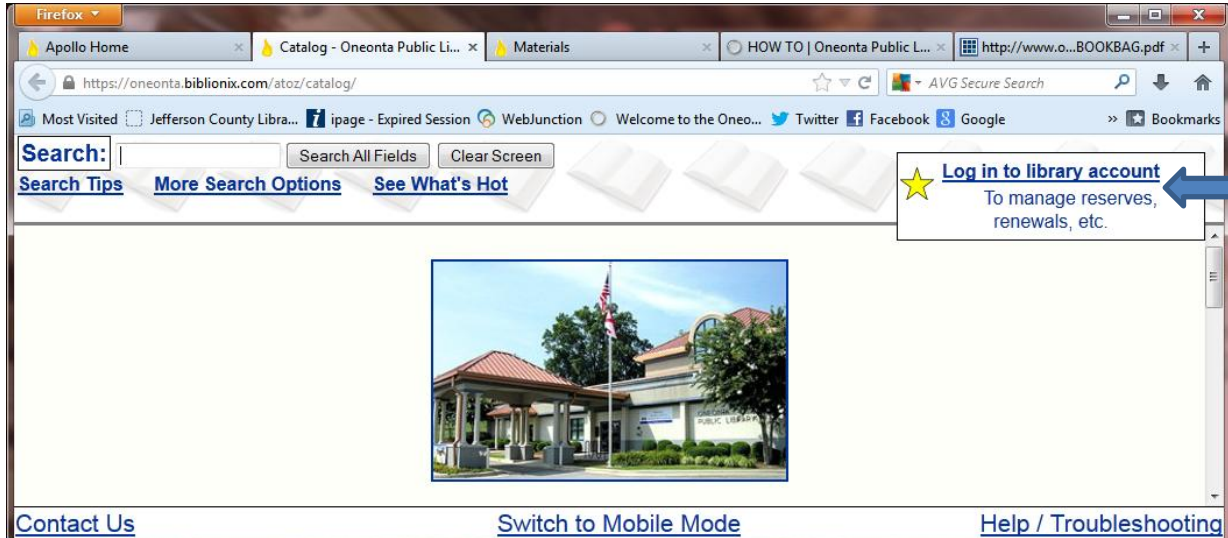

CREATE A BOOKMARK LIST

You can create a list of items the library owns that you may want to check out in the future using "Bookmarks".

1. Open the OPL online catalog catalog (<https://Oneonta.biblionix.com/atoz/catalog/>) and **log in** using your library card number and primary telephone number (include area code).

2. Search the catalog for the item you want and click the title to open the details for that item.

Click the **"Bookmark title"** button. A window will appear that shows you have bookmarked the item.

When you are ready to check the book out, go to the online catalog, log in and click on **"My Account"**. Click on **"Bookmarks"** to review the list of books you have placed bookmarks on.

Click on the title in your bookmarks list (if it is green - pink means the item is currently checked out).

This will open the details window of the book. Click on **“Reserve title”**. The library staff will pull the book and notify you that it is ready for pickup.