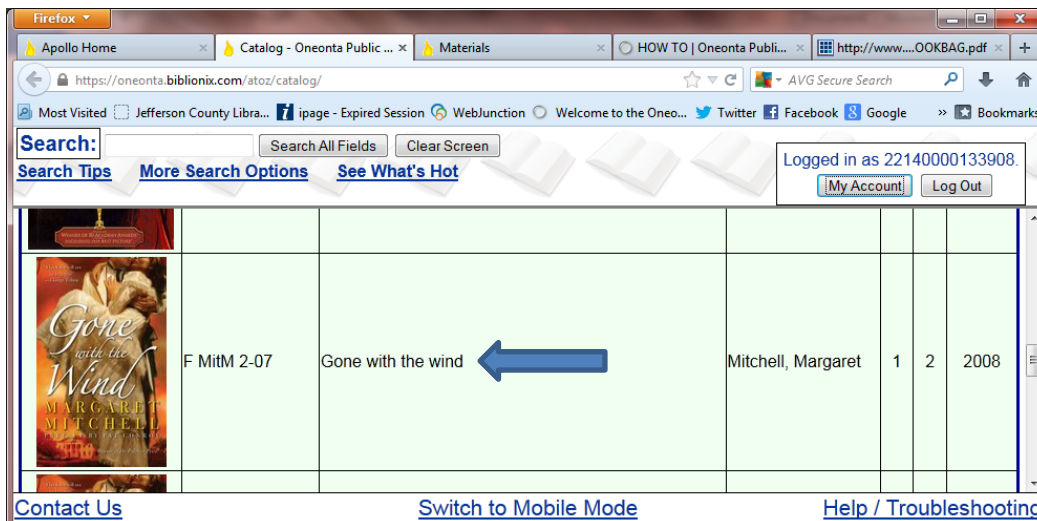

CREATE A BOOKMARK LIST

You can create a list of items the library owns that you may want to check out in the future using "Bookmarks".

1. Open the OPL online catalog catalog (<https://Oneonta.biblionix.com/atoz/catalog/>) and **log in** using your library card number and primary telephone number (include area code).

2. Search the catalog for the item you want and click the title to open the details for that item.

Click the **"Bookmark title"** button. A window will appear that shows you have bookmarked the item.

When you are ready to check the book out, go to the online catalog, log in and click on **"My Account"**. Click on **"Bookmarks"** to review the list of books you have placed bookmarks on.

Click on the title in your bookmarks list (if it is green - pink means the item is currently checked out).

This will open the details window of the book. Click on **“Reserve title”**. The library staff will pull the book and notify you that it is ready for pickup.